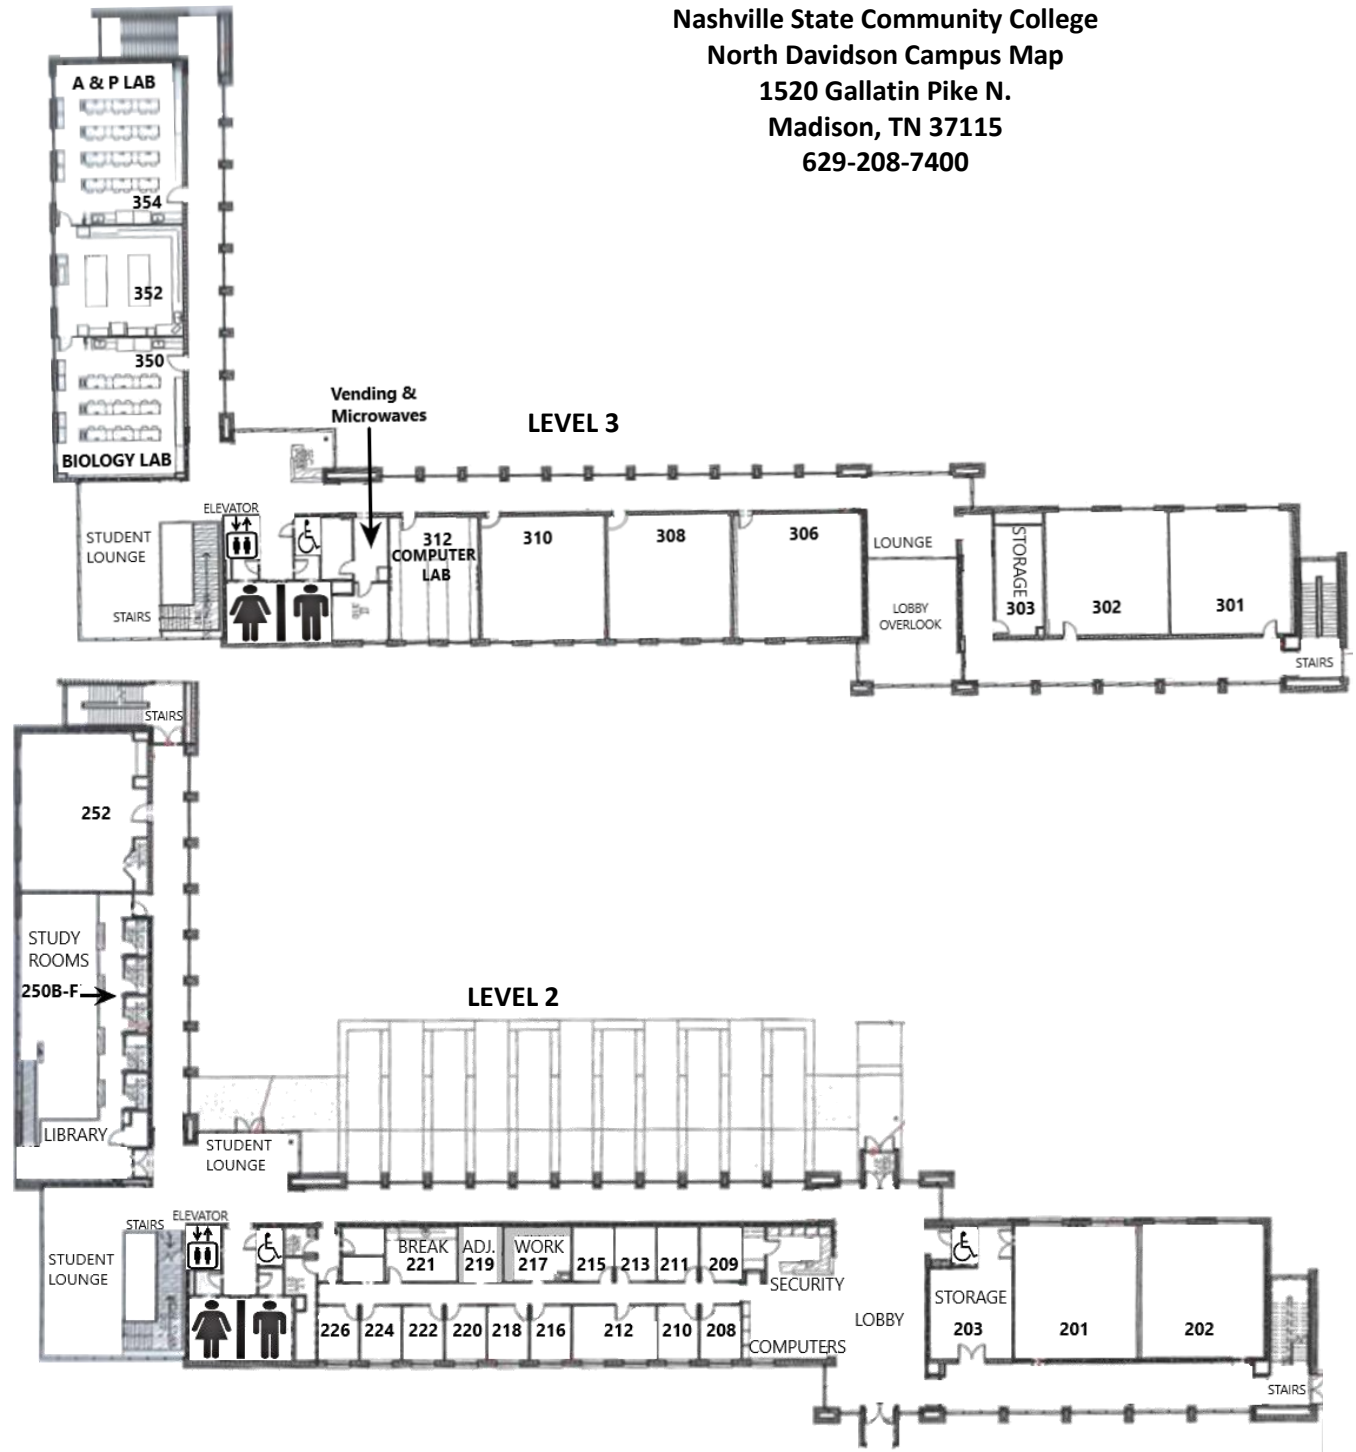

Nashville State Community College

Nashville State Community College
 North Davidson Campus Map
 1520 Gallatin Pike N.
 Madison, TN 37115
 629-208-7400

Monticello
 Avenue

GALLATIN PIKE

Main Entrance