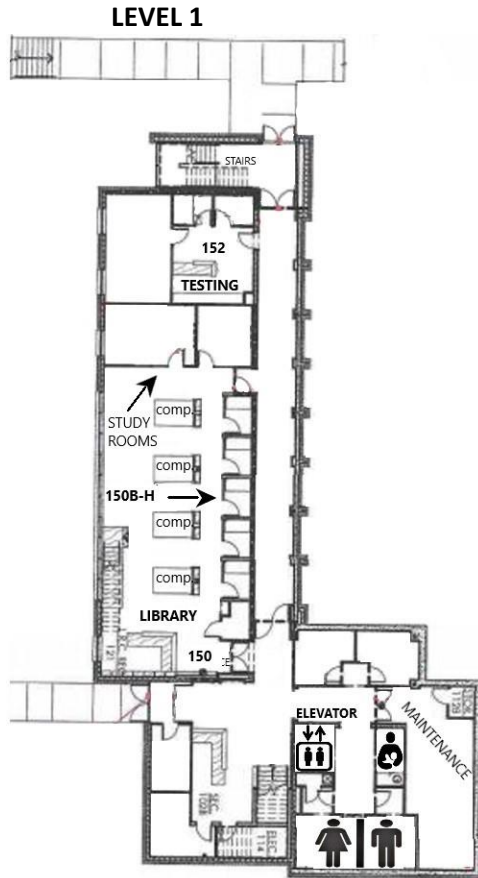

Nashville State Community College

Nashville State Community College
 North Davidson Campus Map
 1520 Gallatin Pike N.
 Madison, TN 37115
 629-208-7400

Monticello
 Avenue

GALLATIN PIKE

Main Entrance