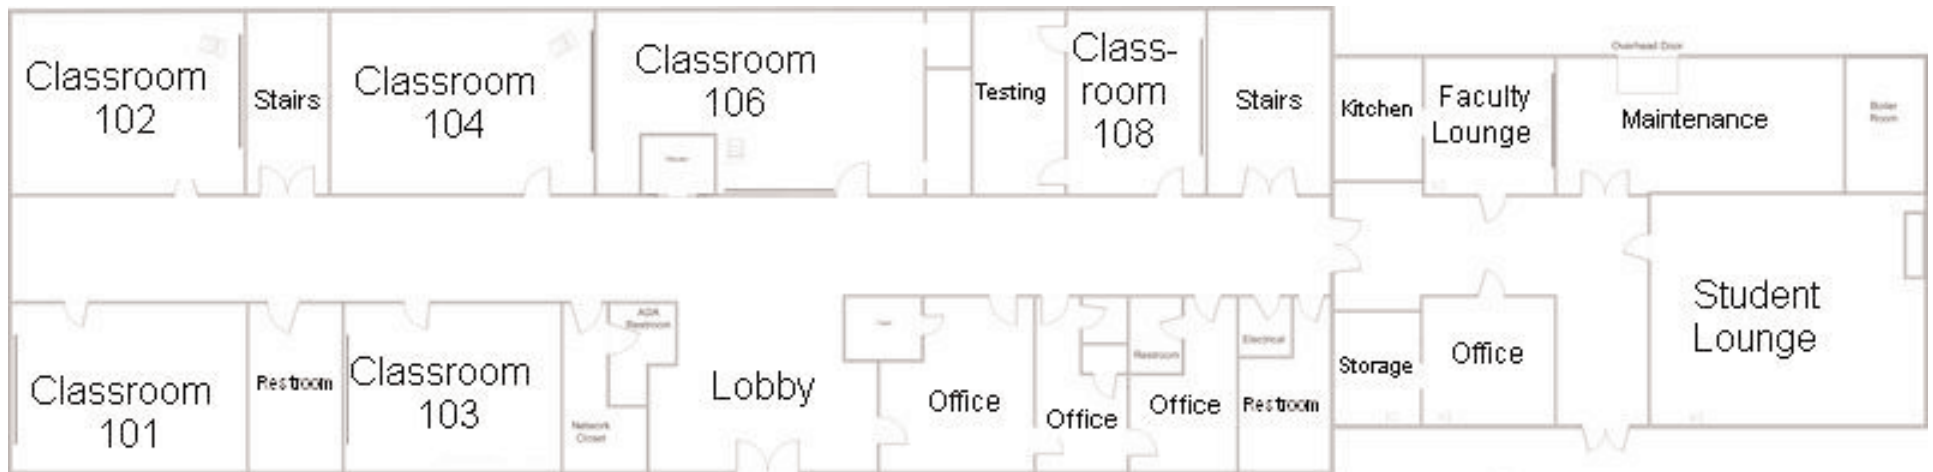

Nashville State Community College SOUTHEAST CENTER

Campus Map