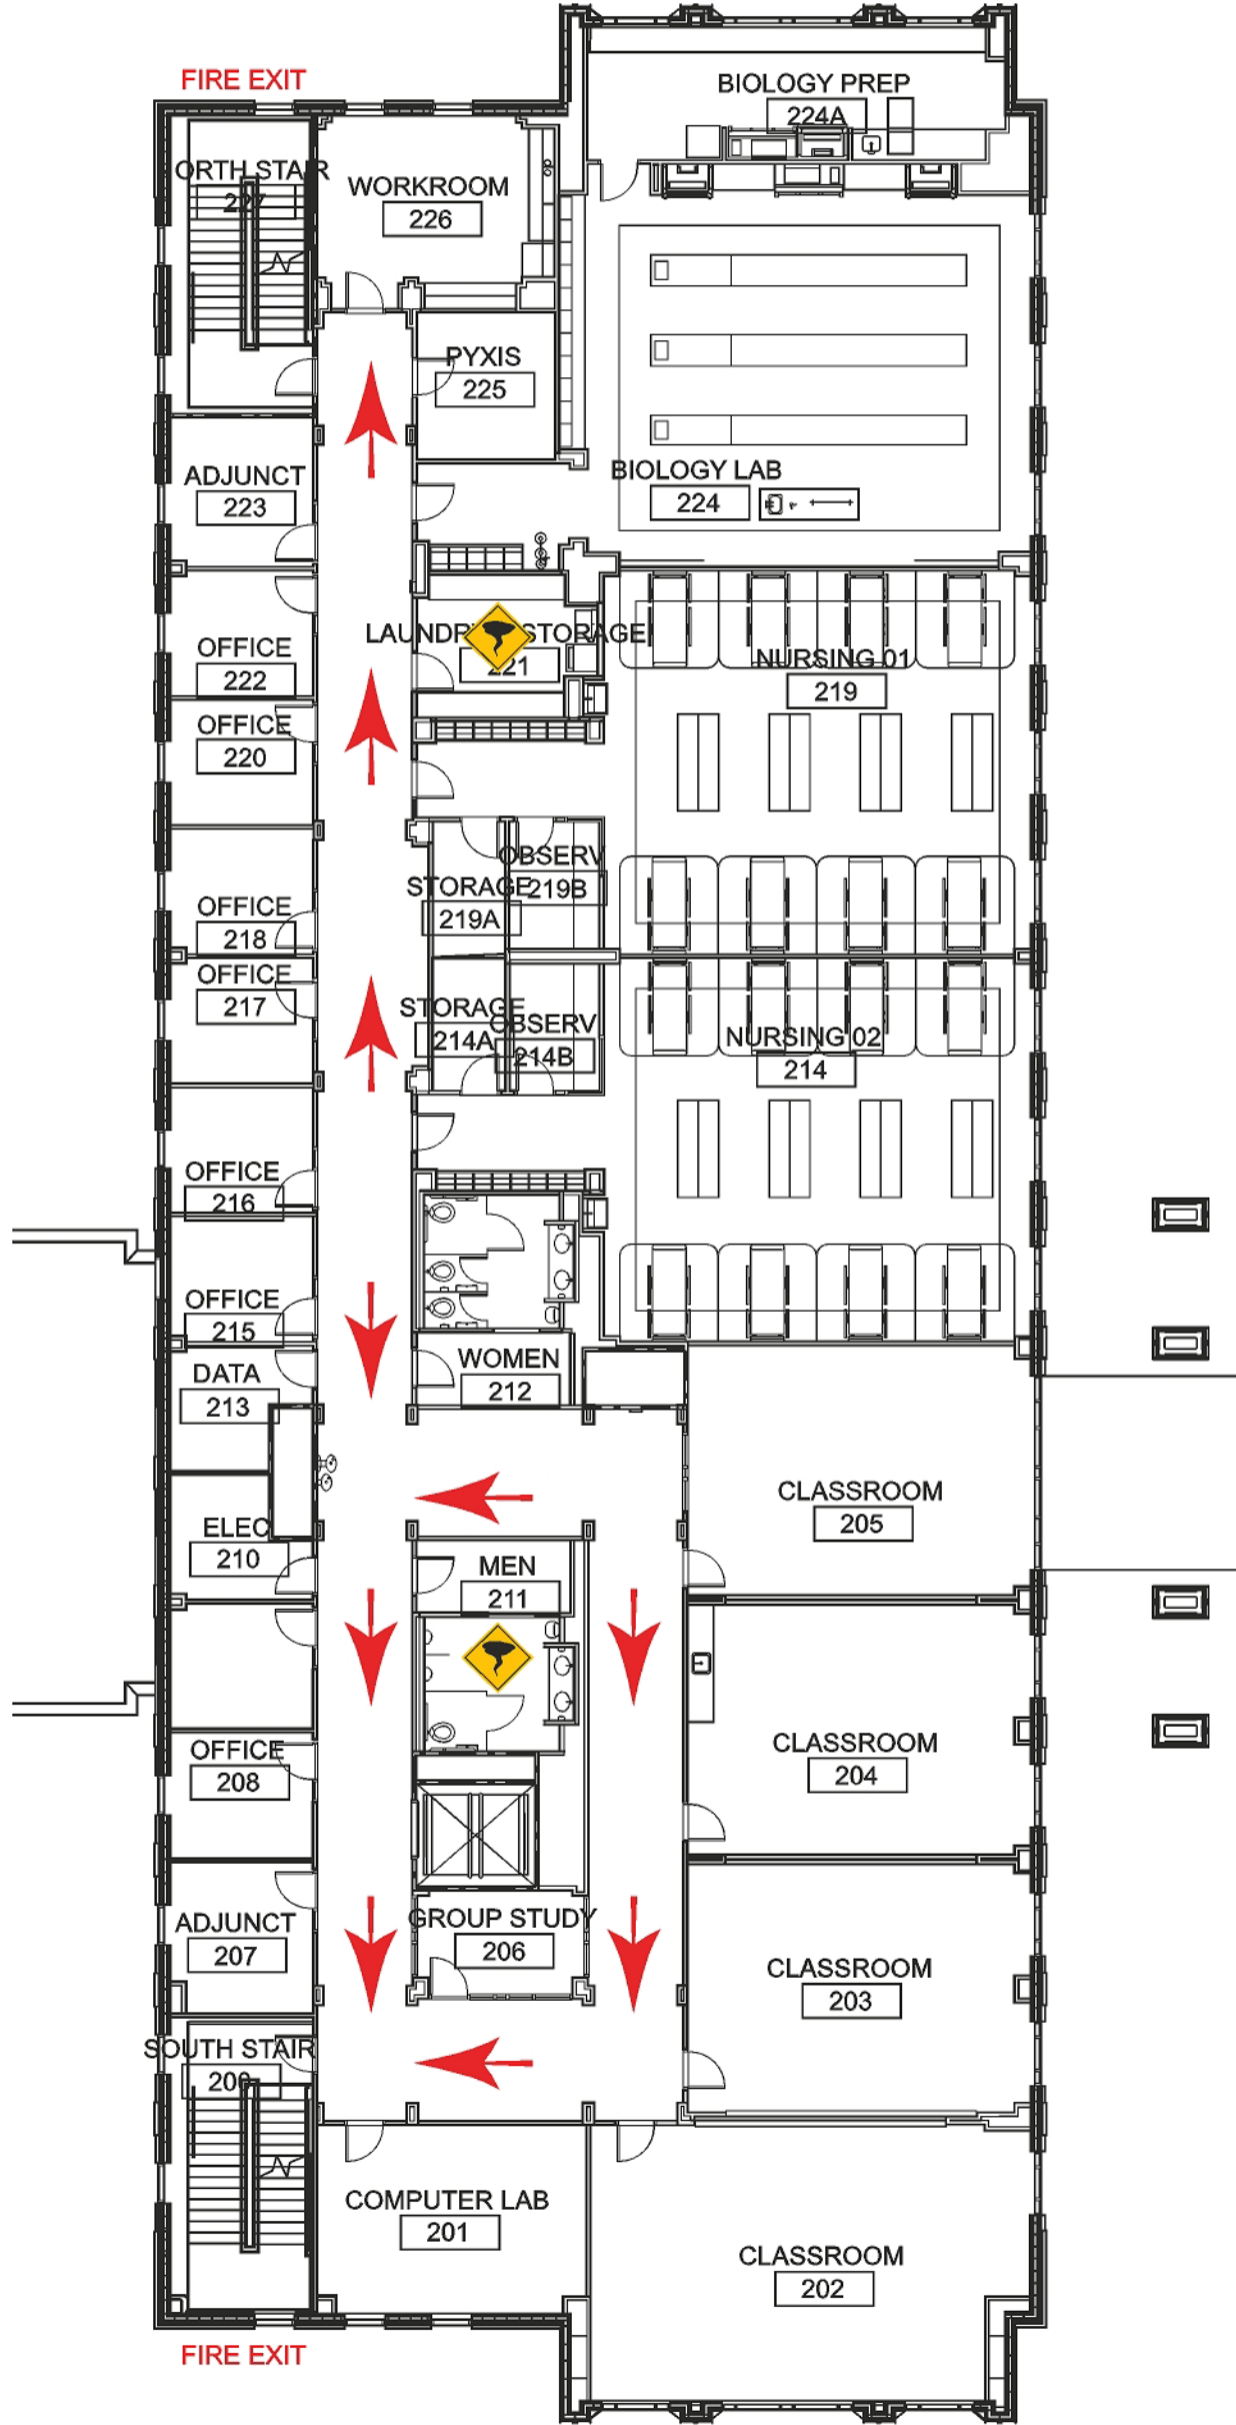

Nashville State Community College CLARKSVILLE CAMPUS

1760 Wilma Rudolph Blvd. | Clarksville, TN 37040

Second Floor