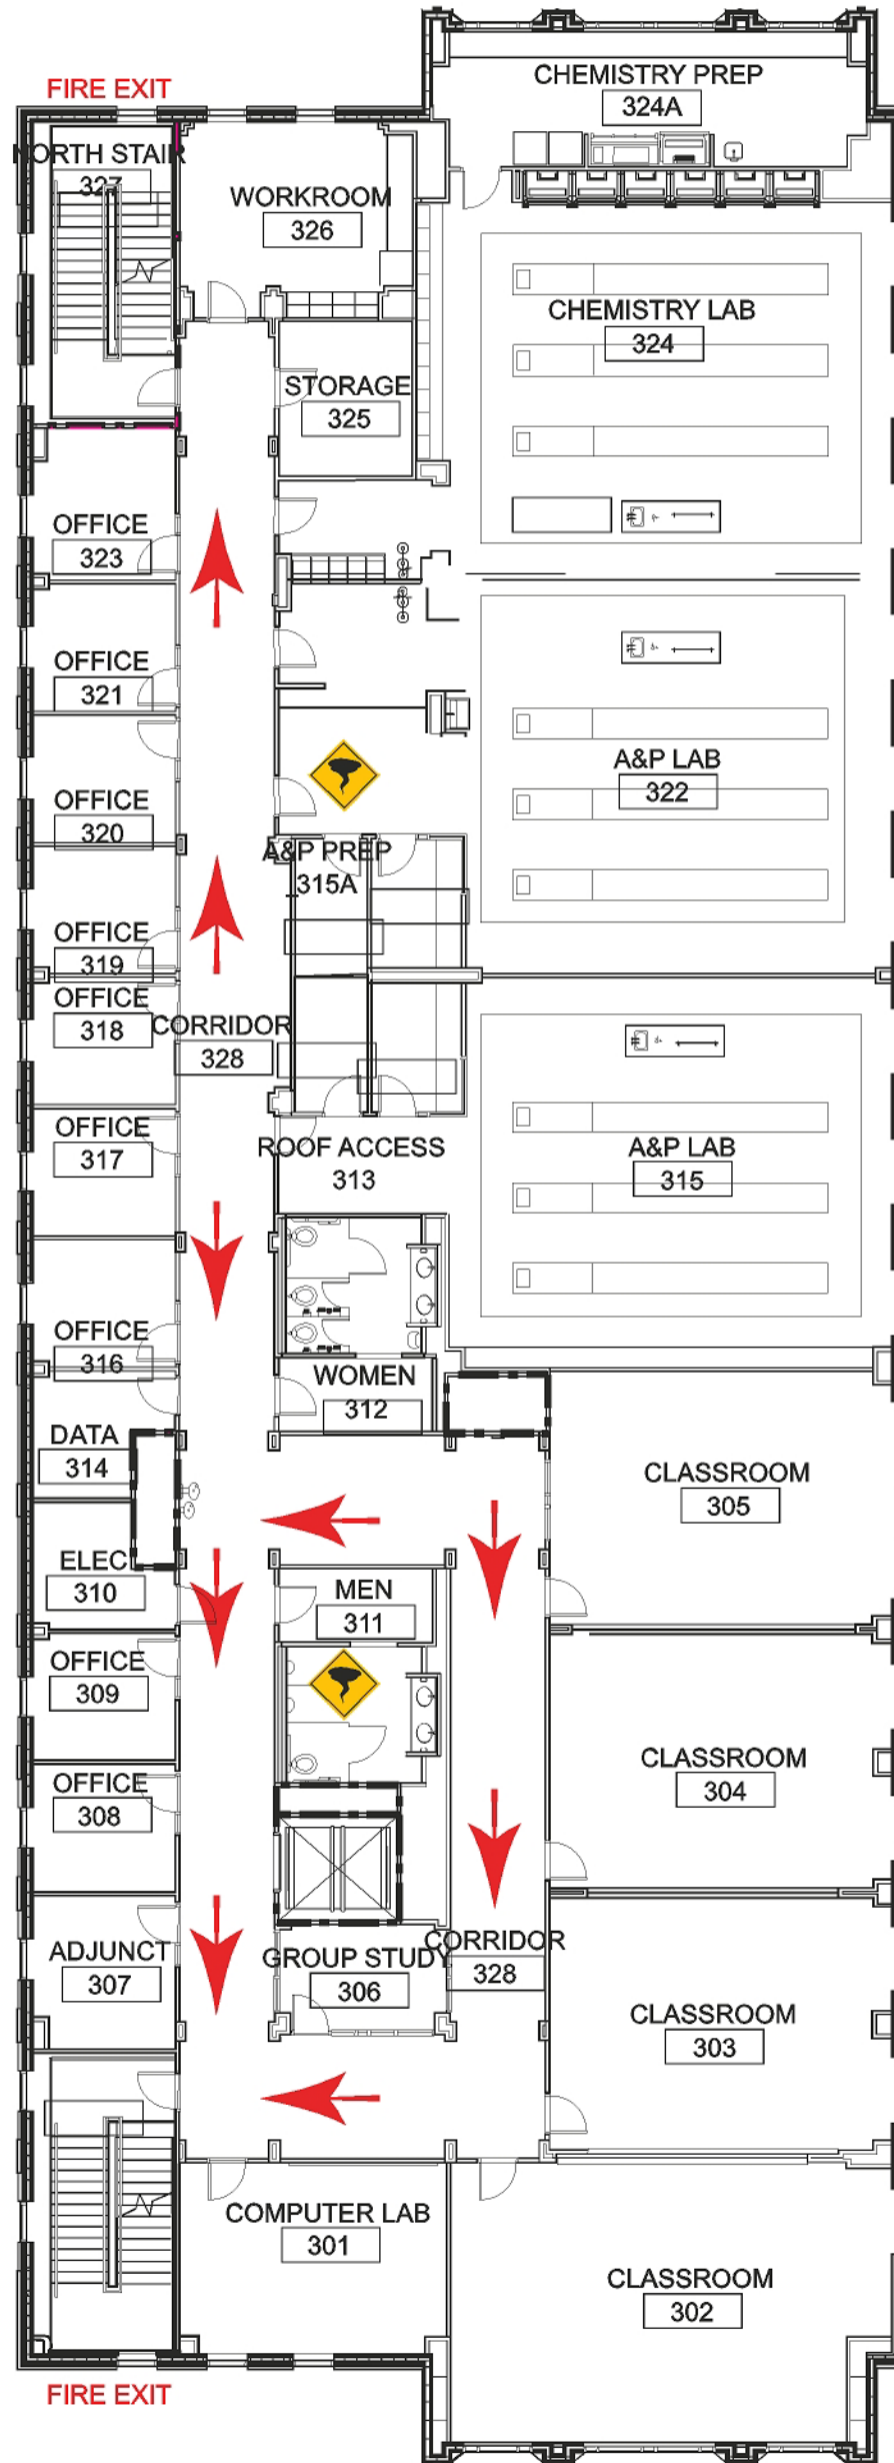

Nashville State Community College CLARKSVILLE CAMPUS

1760 Wilma Rudolph Blvd. | Clarksville, TN 37040

Third Floor