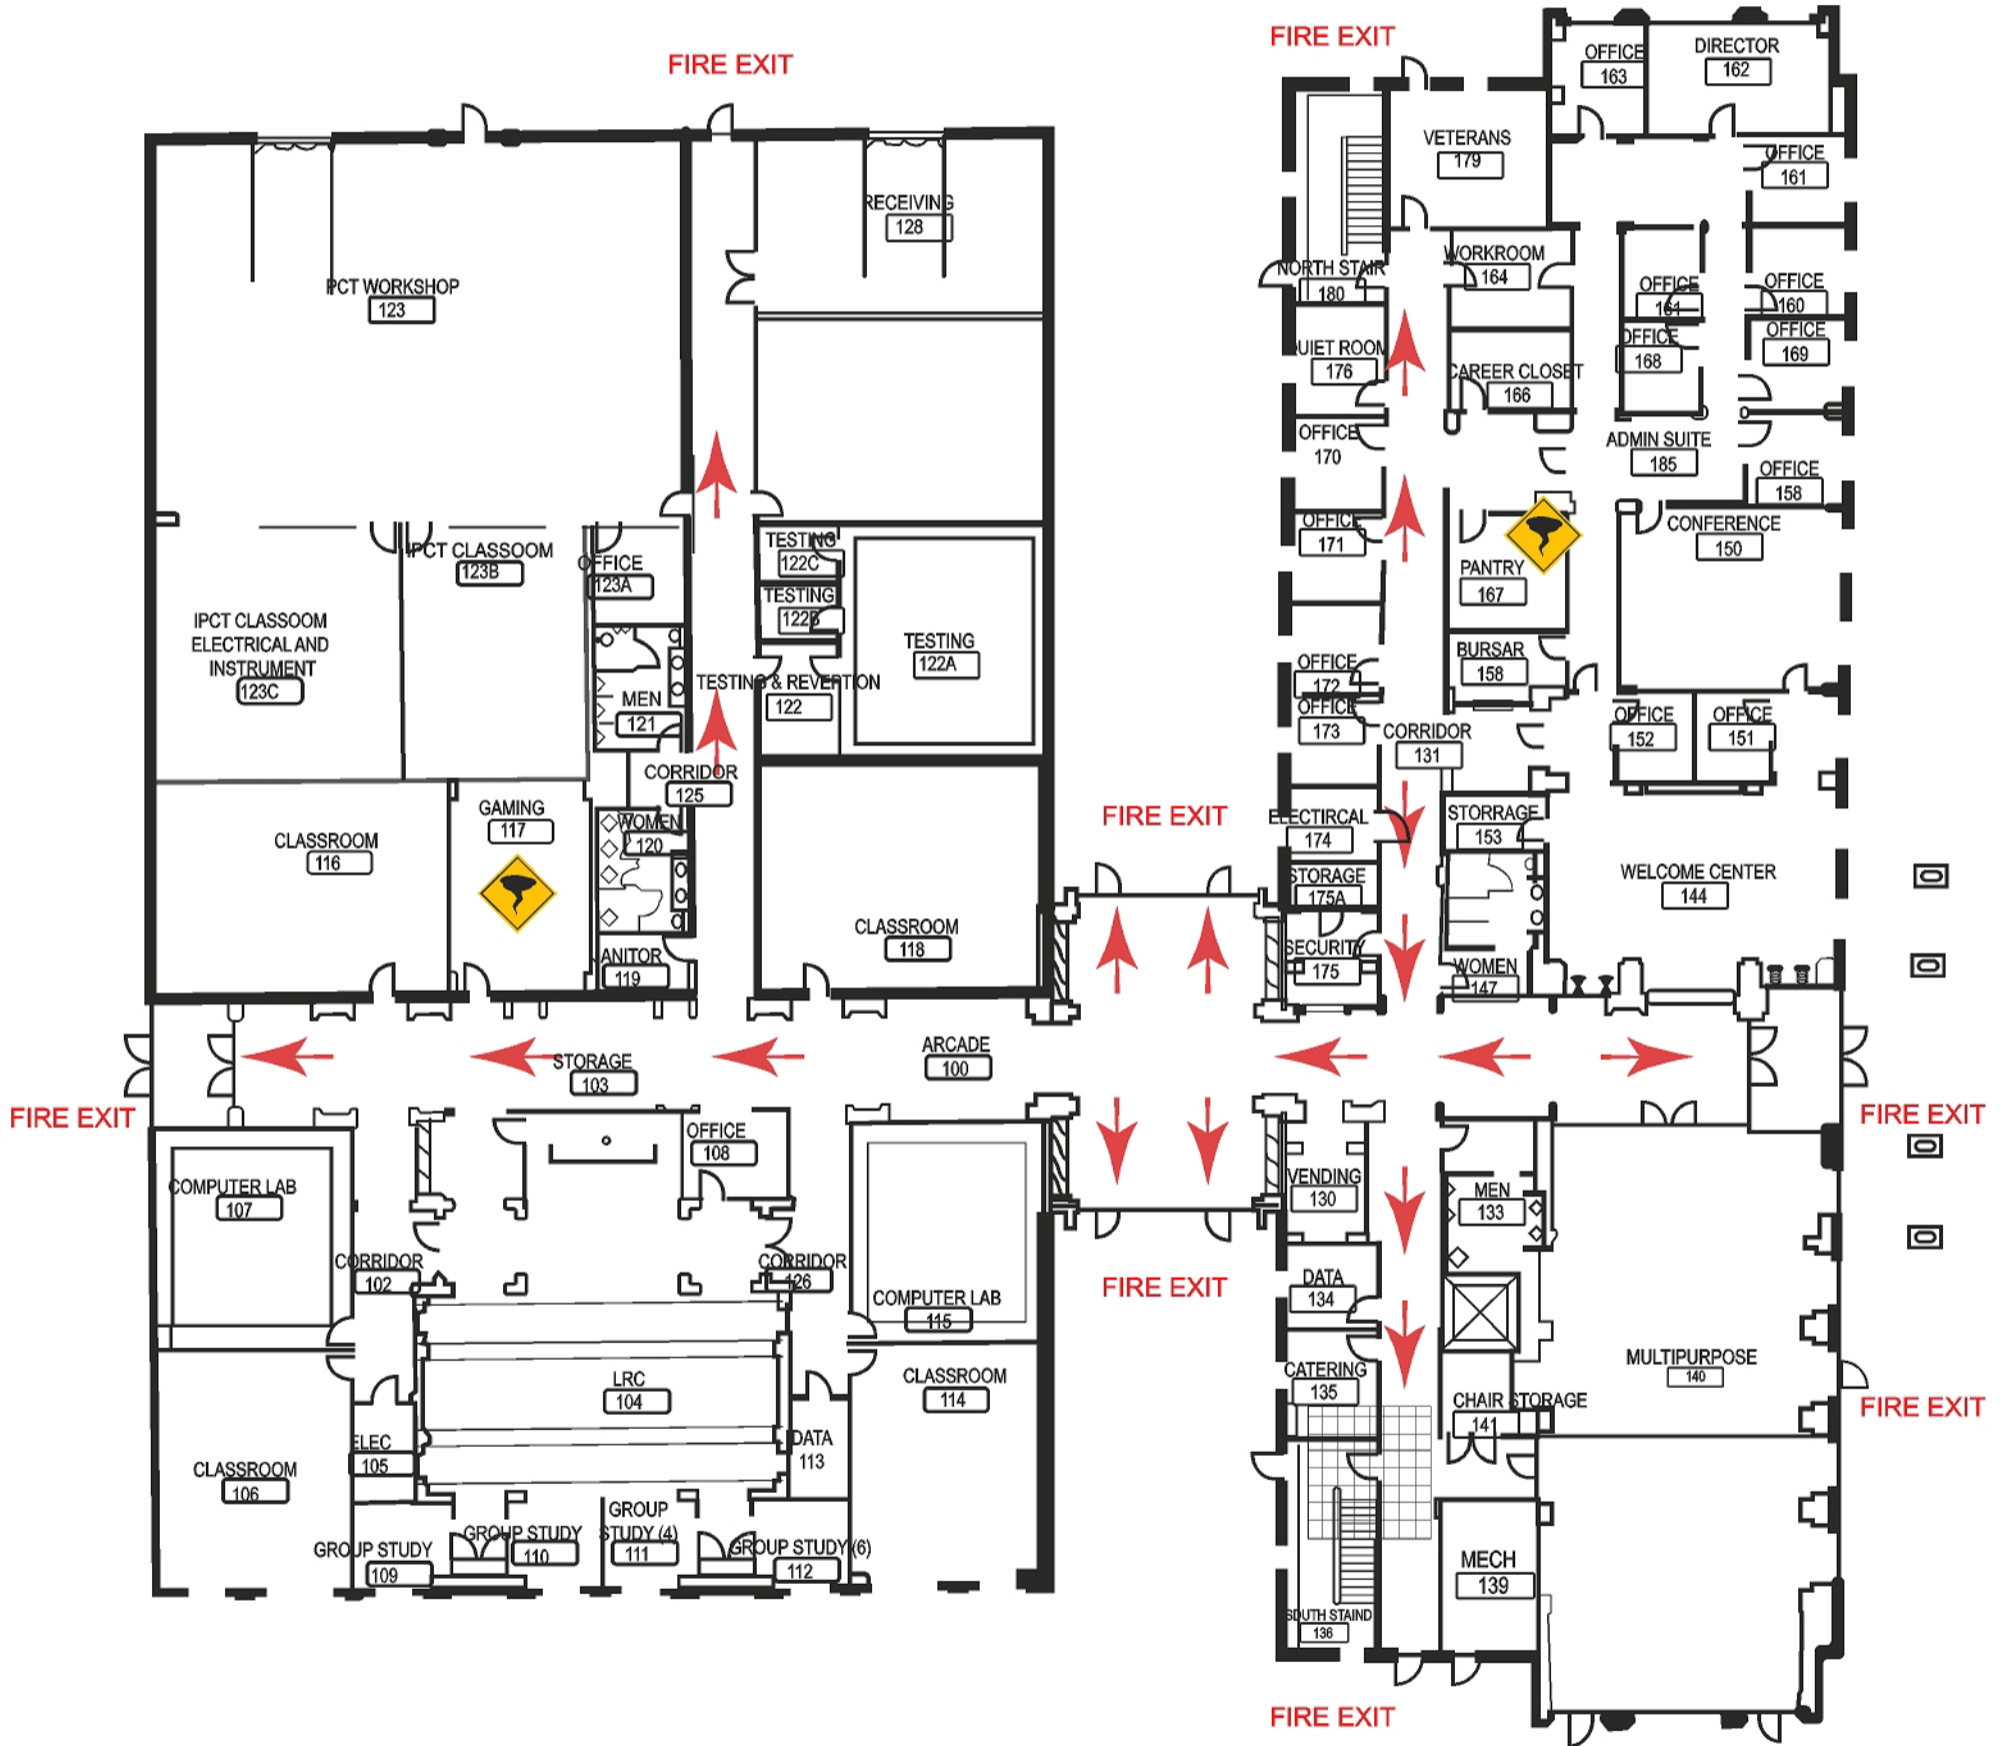

# Nashville State Community College CLARKSVILLE CAMPUS

1760 Wilma Rudolph Blvd. | Clarksville, TN 37040

**First Floor**